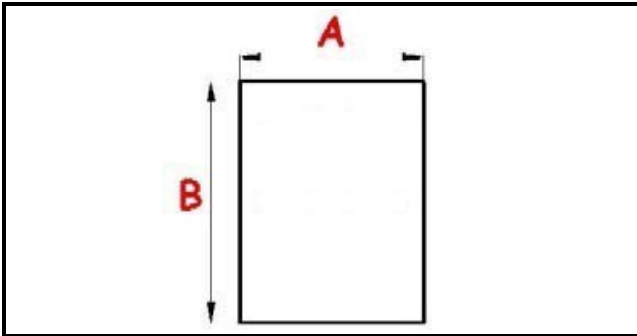

Technical data

SHORT SIDE mm	A=745mm
LONG SIDE mm	B=1830mm
PROFILE TYPE	QQ7