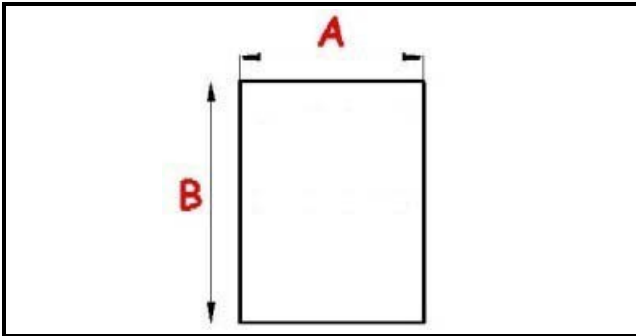

## Technical data

SHORT SIDE mm	A=745mm
LONG SIDE mm	B=1830mm
PROFILE TYPE	QQ7