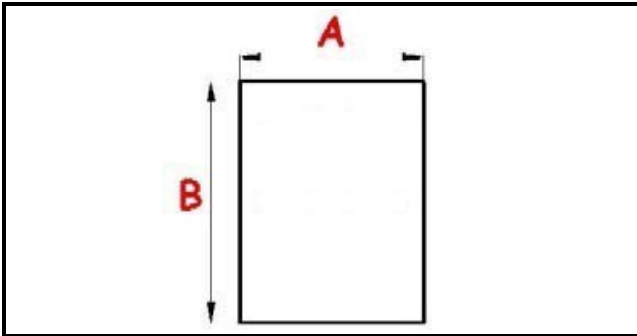

2123052

Date: 24-01-2025

ORIGINAL
OSP
SPARE PARTS

Technical data

SHORT SIDE mm	A=380mm
LONG SIDE mm	B=720mm
PROFILE TYPE	XX3

Manufacturer code

ILSA SPA