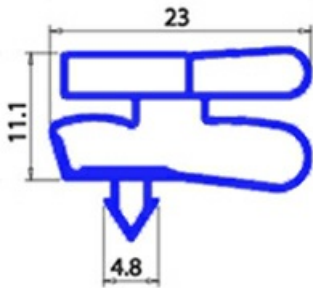

2123052

Date: 06-03-2025

ORIGINAL
OSP
SPARE PARTS

Technical data

SHORT SIDE mm	A=380mm
LONG SIDE mm	B=720mm
PROFILE TYPE	XX3

Manufacturer code

ILSA SPA