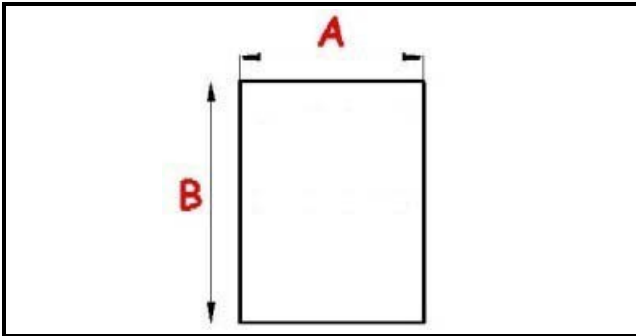

2123052

Date: 06-03-2025

ORIGINAL
OSP
SPARE PARTS

Technical data

SHORT SIDE mm	A=380mm
LONG SIDE mm	B=720mm
PROFILE TYPE	XX3

Manufacturer code

ILSA SPA