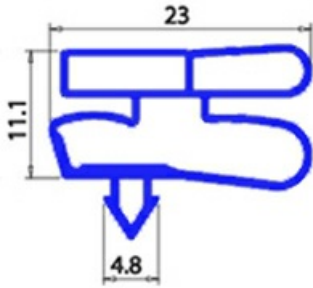

2123066

MAGNETIC SNAP IN GASKTE 420X475MM XX3 O.D.

Date: 24-01-2025

ORIGINAL
OSP
SPARE PARTS

Technical data

SHORT SIDE mm	A=420mm
LONG SIDE mm	B=475mm
PROFILE TYPE	XX3