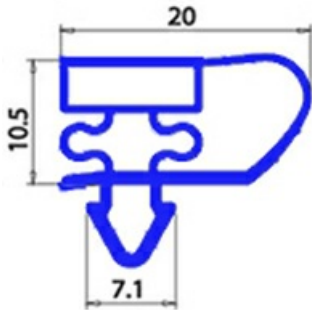

# MAGNETIC SNAP IN GASKET 625X730mm YY22 O.D.

Date: 05-03-2025

ORIGINAL  
**OSP**  
SPARE PARTS

## Technical data

SHORT SIDE mm	A=625mm
LONG SIDE mm	B=730mm
PROFILE TYPE	YY22