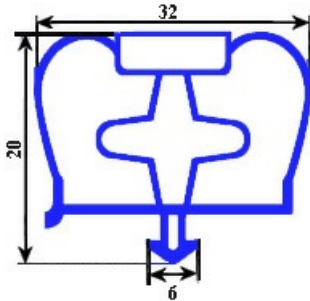

## MAGNETIC SNAP IN GASKET 660X1420mm YY29

Date: 23-11-2024

ORIGINAL  
**OSP**  
SPARE PARTS

### Technical data

SHORT SIDE mm	A=660mm
LONG SIDE mm	B=1420mm
PROFILE TYPE	YY29