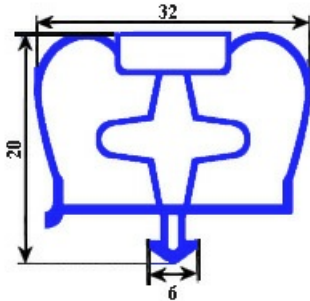

## MAGNETIC SNAP IN GASKET 660X1420mm YY29

Date: 23-12-2024

ORIGINAL  
**OSP**  
SPARE PARTS

### Technical data

SHORT SIDE mm	A=660mm
LONG SIDE mm	B=1420mm
PROFILE TYPE	YY29