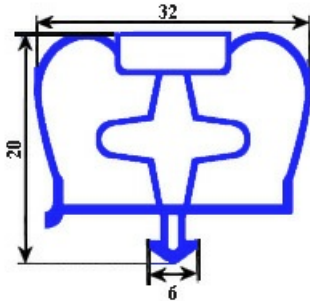

2123102

MAGNETIC SNAP IN GASKET 660X1420mm YY29

Date: 24-01-2025

ORIGINAL
OSP
SPARE PARTS**Technical data**

SHORT SIDE mm	A=660mm
LONG SIDE mm	B=1420mm
PROFILE TYPE	YY29