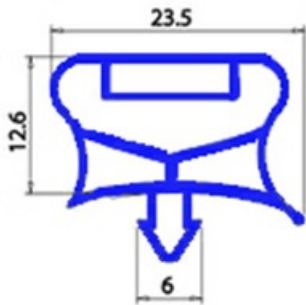

2123115

Date: 23-11-2024

Technical data

SHORT SIDE mm	A=430mm
LONG SIDE mm	B=550mm
PROFILE TYPE	QQ7