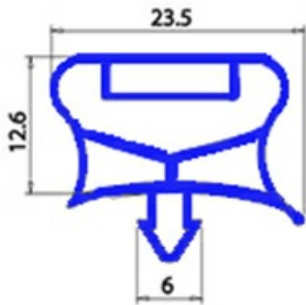

2123115

Date: 24-01-2025