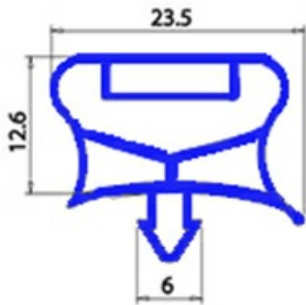

2123115

Date: 24-01-2025

Technical data

SHORT SIDE mm	A=430mm
LONG SIDE mm	B=550mm
PROFILE TYPE	QQ7