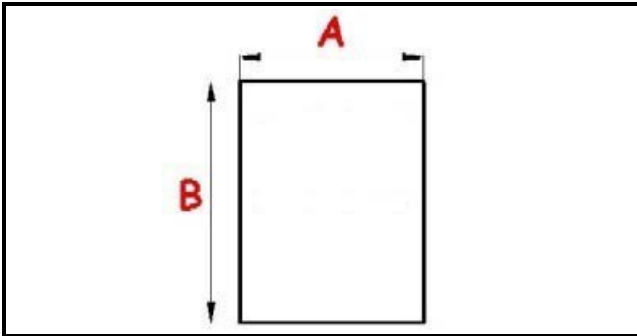

2123115

Date: 23-11-2024

Technical data

SHORT SIDE mm	A=430mm
LONG SIDE mm	B=550mm
PROFILE TYPE	QQ7