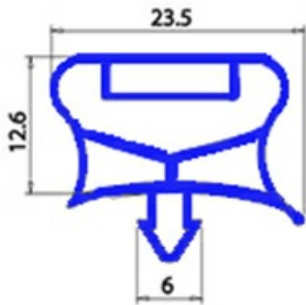

2123115

Date: 23-12-2024

Technical data

SHORT SIDE mm	A=430mm
LONG SIDE mm	B=550mm
PROFILE TYPE	QQ7