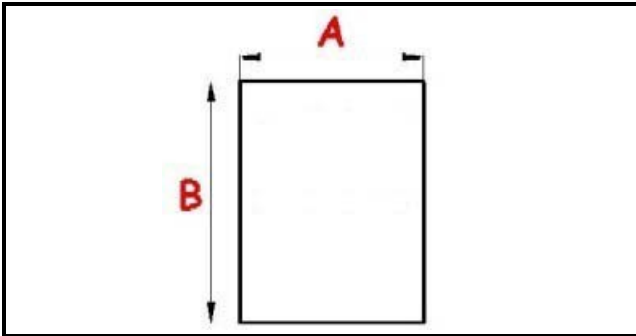

## Technical data

SHORT SIDE mm	A=542mm
LONG SIDE mm	B=767mm
PROFILE TYPE	QQ1