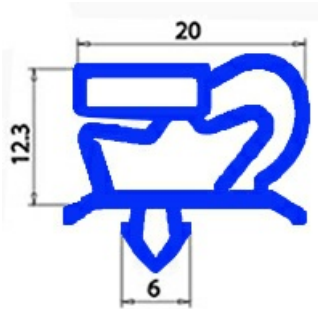

2123126

Date: 05-03-2025

Technical data

SHORT SIDE mm	A=542mm
LONG SIDE mm	B=767mm
PROFILE TYPE	QQ1