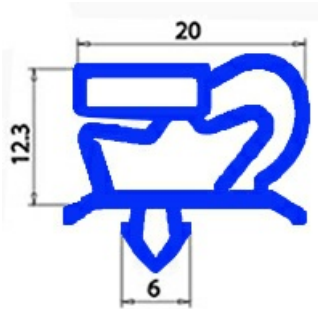

## Technical data

SHORT SIDE mm	A=542mm
LONG SIDE mm	B=767mm
PROFILE TYPE	QQ1