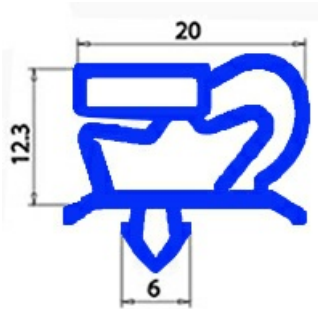

2123126

Date: 22-11-2024

Technical data

SHORT SIDE mm	A=542mm
LONG SIDE mm	B=767mm
PROFILE TYPE	QQ1