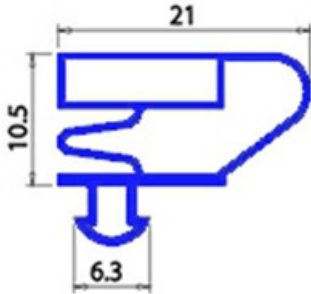

2123139

MAGNETIC SNAP IN GASKET 660X740MM QQ4 O.D.

Date: 22-11-2024

**Technical data**

SHORT SIDE mm	A=660mm
LONG SIDE mm	B=740mm
PROFILE TYPE	QQ4