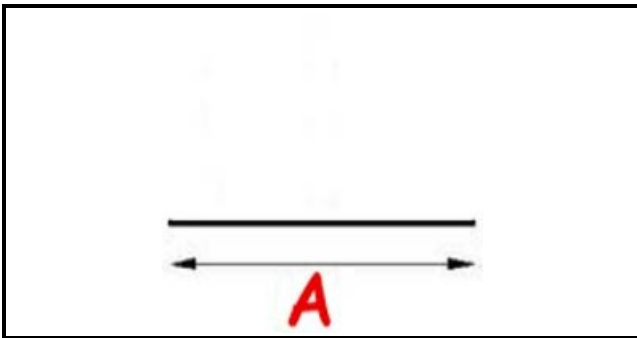

# MAGNETIC SNAP IN GASKET BAR 2500MM YY28

Date: 11-03-2025

## Technical data

LONG SIDE mm	A=2500mm
PROFILE TYPE	YY28