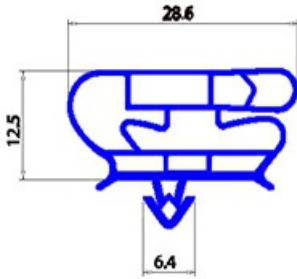

# MAGNETIC SNAP IN GASKET BAR 2500MM YY28

Date: 11-03-2025

## Technical data

LONG SIDE mm	A=2500mm
PROFILE TYPE	YY28