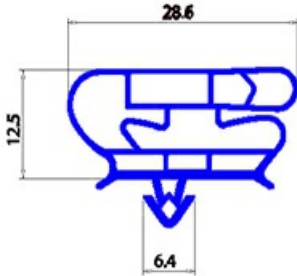

# MAGNETIC SNAP IN GASKET BAR 2500MM YY28

Date: 24-01-2025

## Technical data

LONG SIDE mm	A=2500mm
PROFILE TYPE	YY28