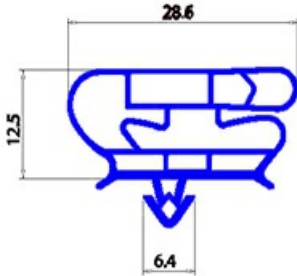

2123141

MAGNETIC SNAP IN GASKET BAR 2500MM YY28

Date: 24-01-2025