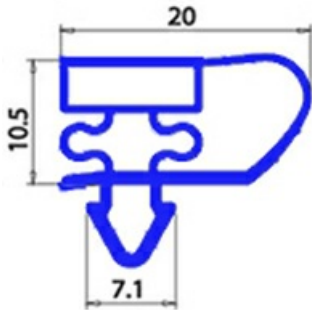

2123149

MAGNETIC SNAP IN GASKET 234X491mm YY22

Date: 23-11-2024

Technical data

SHORT SIDE mm	A=234mm
LONG SIDE mm	B=491mm
PROFILE TYPE	YY22