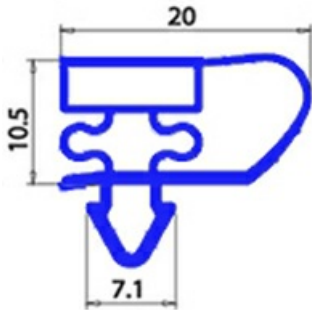

2123149

MAGNETIC SNAP IN GASKET 234X491mm YY22

Date: 24-01-2025

Technical data

SHORT SIDE mm	A=234mm
LONG SIDE mm	B=491mm
PROFILE TYPE	YY22