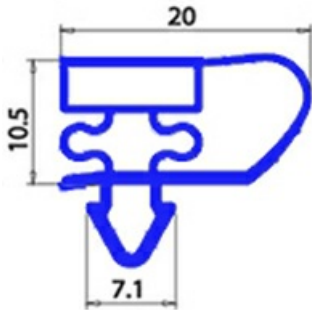

2123149

MAGNETIC SNAP IN GASKET 234X491mm YY22

Date: 23-12-2024

Technical data

SHORT SIDE mm	A=234mm
LONG SIDE mm	B=491mm
PROFILE TYPE	YY22