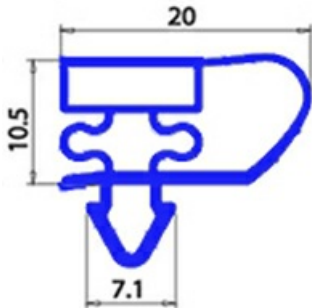

2123151

MAGNETIC SNAP IN GASKET 491X498mm YY22

Date: 24-01-2025

**Technical data**

SHORT SIDE mm	A=491mm
LONG SIDE mm	B=498mm
PROFILE TYPE	YY22