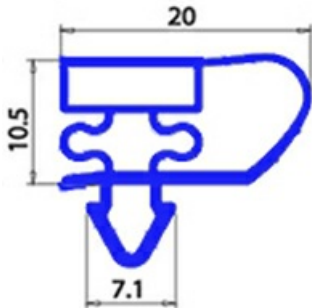

2123151

MAGNETIC SNAP IN GASKET 491X498mm YY22

Date: 22-11-2024

**Technical data**

SHORT SIDE mm	A=491mm
LONG SIDE mm	B=498mm
PROFILE TYPE	YY22