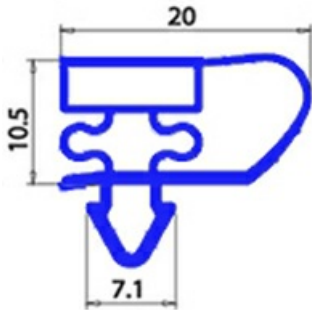

2123152

MAGNETIC SNAP IN GASKET 491X755mm YY22

Date: 23-12-2024

Technical data

SHORT SIDE mm	A=491mm
LONG SIDE mm	B=755mm
PROFILE TYPE	YY22