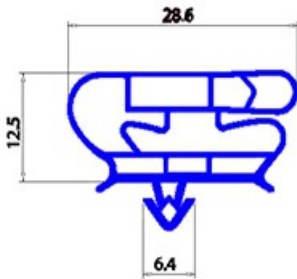

2123161

**MAGNETIC SNAP IN GASKET 285X405MM YY28 O.D.**

Date: 05-03-2025

**Technical data**

SHORT SIDE mm	A=285mm
LONG SIDE mm	B=405mm
PROFILE TYPE	YY28