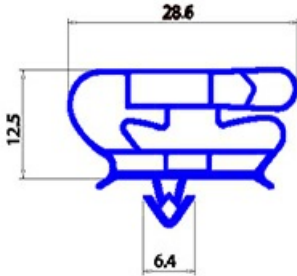

2123161

MAGNETIC SNAP IN GASKET 285X405MM YY28 O.D.

Date: 23-12-2024

**Technical data**

SHORT SIDE mm	A=285mm
LONG SIDE mm	B=405mm
PROFILE TYPE	YY28