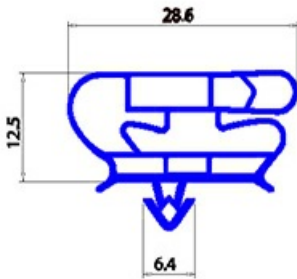

2123161

MAGNETIC SNAP IN GASKET 285X405MM YY28 O.D.

Date: 23-11-2024

**Technical data**

SHORT SIDE mm	A=285mm
LONG SIDE mm	B=405mm
PROFILE TYPE	YY28