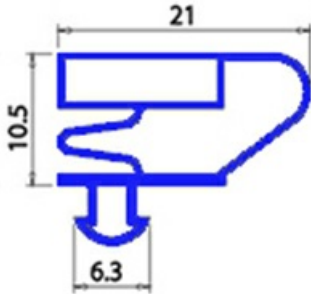

2123165

MAGNETIC SNAP IN GASKET 650X740mm QQ4 O.D.

Date: 23-11-2024

**Technical data**

SHORT SIDE mm	A=650mm
LONG SIDE mm	B=740mm
PROFILE TYPE	QQ4