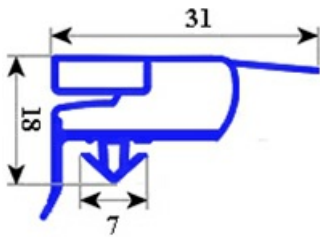

2123168

MAGNETIC SNAP IN GASKET 658X723mm QQ6

Date: 23-12-2024

ORIGINAL
OSP
SPARE PARTS**Technical data**

SHORT SIDE mm	A=658mm
LONG SIDE mm	B=723mm
PROFILE TYPE	QQ6

Manufacturer code

ILSA SPA