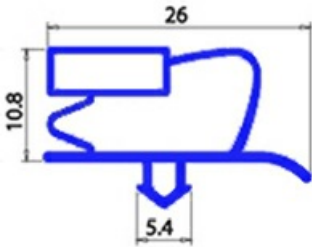

2123171

MAGNETIC SNAP IN GASKET 410X620MM YY27 O.D.

Date: 22-11-2024

**Technical data**

SHORT SIDE mm	A=410mm
LONG SIDE mm	B=620mm
PROFILE TYPE	YY27