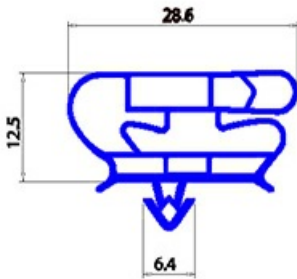

2123177

MAGNETIC SNAP IN GASKET 705X1150mm YY28

Date: 26-11-2024

**Technical data**

SHORT SIDE mm	A=705mm
LONG SIDE mm	B=1150mm
PROFILE TYPE	YY28