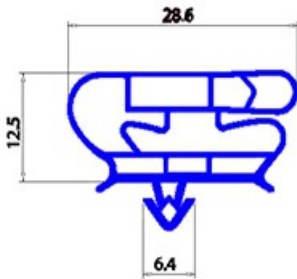

2123177

**MAGNETIC SNAP IN GASKET 705X1150mm YY28**

Date: 04-03-2025

**Technical data**

SHORT SIDE mm	A=705mm
LONG SIDE mm	B=1150mm
PROFILE TYPE	YY28