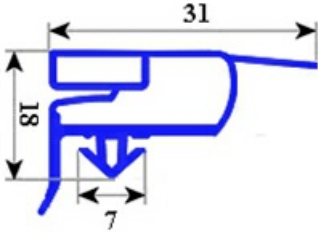

2123196

MAGNETIC SNAP IN GASKET 658X763mm QQ6

Date: 22-11-2024

**Technical data**

SHORT SIDE mm	A=658mm
LONG SIDE mm	B=763mm
PROFILE TYPE	QQ6

Manufacturer code

ILSA SPA