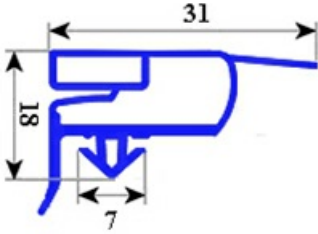

2123196

MAGNETIC SNAP IN GASKET 658X763mm QQ6

Date: 23-12-2024

**Technical data**

SHORT SIDE mm	A=658mm
LONG SIDE mm	B=763mm
PROFILE TYPE	QQ6

Manufacturer code

ILSA SPA