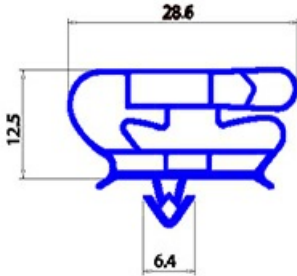

2123198

MAGNETIC SNAP IN GASKET 370X400mm YY28 O.D.

Date: 10-01-2025