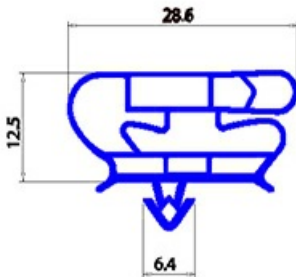

2123201

MAGNETIC SNAP IN GASKET 436X606MM YY28

Date: 05-03-2025

**Technical data**

SHORT SIDE mm	A=436mm
LONG SIDE mm	B=606mm
PROFILE TYPE	YY28

Manufacturer code

COLD LINE S.R.L.