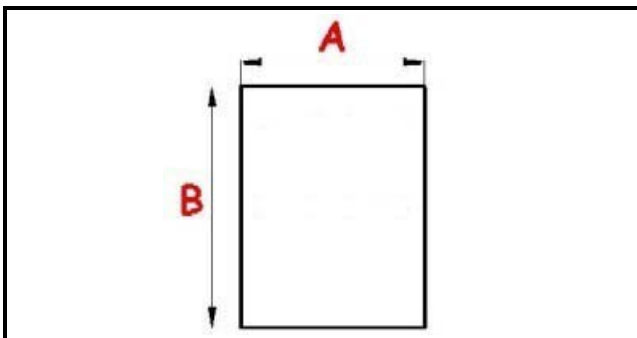

2123201

MAGNETIC SNAP IN GASKET 436X606MM YY28

Date: 05-03-2025

**Technical data**

SHORT SIDE mm	A=436mm
LONG SIDE mm	B=606mm
PROFILE TYPE	YY28

Manufacturer code

COLD LINE S.R.L.