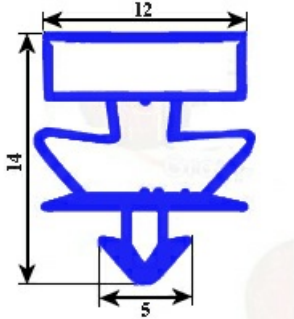

2123208

MAGNETIC SNAP IN GASKET 283X423MM YY32 O.D. RONDA

Date: 22-01-2025

**Technical data**

SHORT SIDE mm	A=283mm
LONG SIDE mm	B=423mm
PROFILE TYPE	YY32