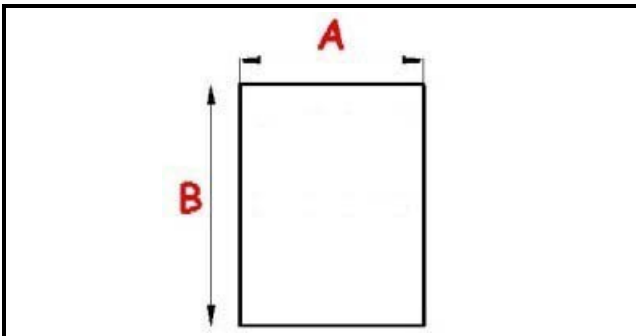

2123211

MAGNETIC SNAP IN GASKET 564X1482mm QQ1 (INT.553X1471mm)

Date: 22-11-2024

**Technical data**

SHORT SIDE mm	A=564mm
LONG SIDE mm	B=1482mm
PROFILE TYPE	QQ1