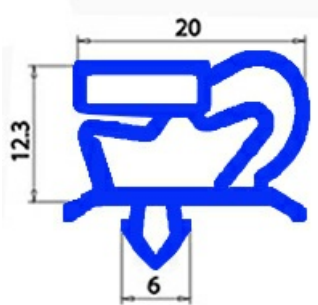

2123215

MAGNETIC SNAP IN GASKET 494X1232mm QQ1 (INT.483X1221mm)

Date: 22-01-2025

**Technical data**

SHORT SIDE mm	A=494mm
LONG SIDE mm	B=1232mm
PROFILE TYPE	QQ1