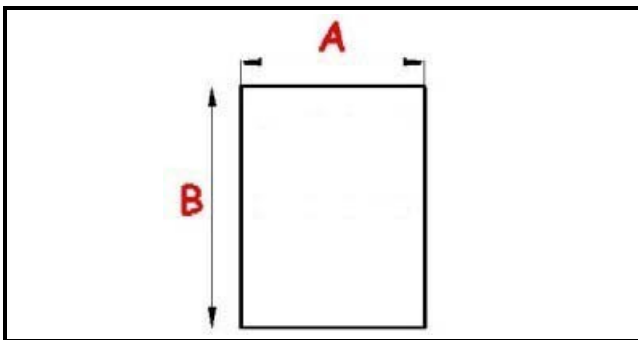

2123219

**MAGNETIC SNAP IN GASKET 499X601mm (INTERNAL 457X559mm
JOINT 480X582mm) QQ7 O.D.**

Date: 22-01-2025

**Technical data**

SHORT SIDE mm	A=499mm
LONG SIDE mm	B=601mm
PROFILE TYPE	QQ7