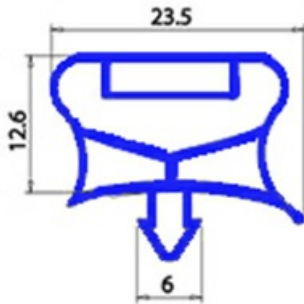

2123220

**MAGNETIC SNAP IN GASKET 337X1141mm (JOINT 317X1122mm)  
QQ7 O.D.**

Date: 22-11-2024

**Technical data**

SHORT SIDE mm	A=337mm
LONG SIDE mm	B=1141mm
PROFILE TYPE	QQ7