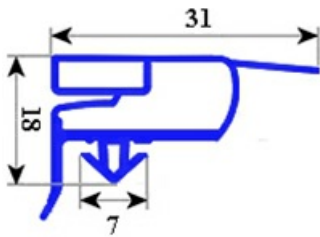

2123228

MAGNETIC SNAP IN GASKET 280X411mm QQ6

Date: 23-12-2024

ORIGINAL
OSP
SPARE PARTS**Technical data**

SHORT SIDE mm	A=280mm
LONG SIDE mm	B=411mm
PROFILE TYPE	QQ6

Manufacturer code

ELECTROLUX PROFESSIONAL S.P.A.