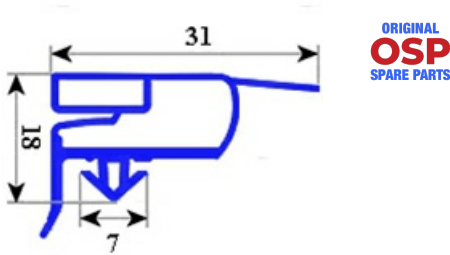

2123228

**MAGNETIC SNAP IN GASKET 280X411mm QQ6**

Date: 22-01-2025

**Technical data**

SHORT SIDE mm	A=280mm
LONG SIDE mm	B=411mm
PROFILE TYPE	QQ6

**Manufacturer code**

ELECTROLUX PROFESSIONAL S.P.A.