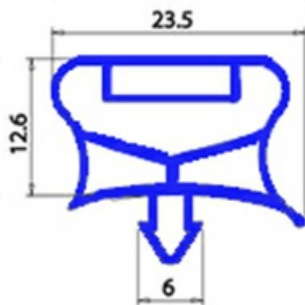

2123229

**MAGNETIC SNAP IN GASKET 334X771mm (JOINT 315X752mm,
INTERNAL 292X729mm) QQ7**

Date: 22-01-2025

**Technical data**

SHORT SIDE mm	A=334mm
LONG SIDE mm	B=771mm
PROFILE TYPE	QQ7