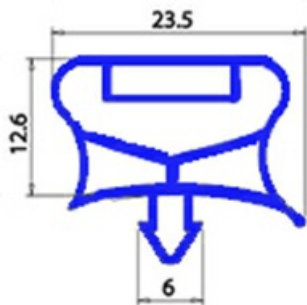

2123229

**MAGNETIC SNAP IN GASKET 334X771mm (JOINT 315X752mm,
INTERNAL 292X729mm) QQ7**

Date: 05-03-2025

**Technical data**

SHORT SIDE mm	A=334mm
LONG SIDE mm	B=771mm
PROFILE TYPE	QQ7