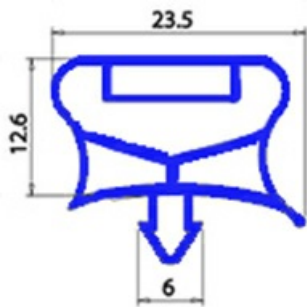

2123229

**MAGNETIC SNAP IN GASKET 334X771mm (JOINT 315X752mm,
INTERNAL 292X729mm) QQ7**

Date: 22-11-2024

**Technical data**

SHORT SIDE mm	A=334mm
LONG SIDE mm	B=771mm
PROFILE TYPE	QQ7