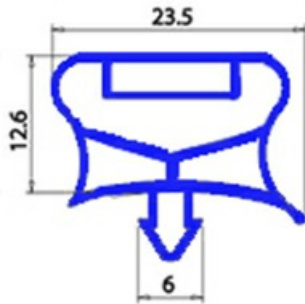

2123239

**MAGNETIC SNAP IN GASKET 444X1169mm (INTERNA 425X1150mm)
QQ7 O.D.**

Date: 05-03-2025

**Technical data**

SHORT SIDE mm	A=444mm
LONG SIDE mm	B=1169mm
PROFILE TYPE	QQ7