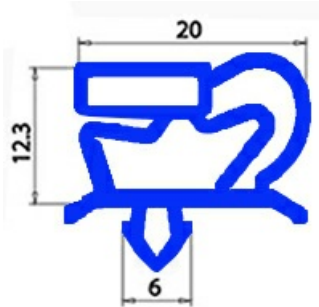

2123241

MAGNETIC SNAP IN GASKET 172X386mm QQ1

Date: 22-01-2025

**Technical data**

SHORT SIDE mm	A=172mm
LONG SIDE mm	B=386mm
PROFILE TYPE	QQ1

Manufacturer code

ANGELO PO GRANDI CUCINE SPA