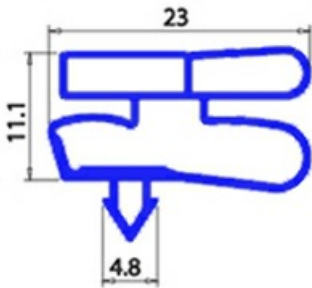

2123243

Date: 04-03-2025

Technical data

SHORT SIDE mm	A=664mm
LONG SIDE mm	B=1565mm
PROFILE TYPE	XX3