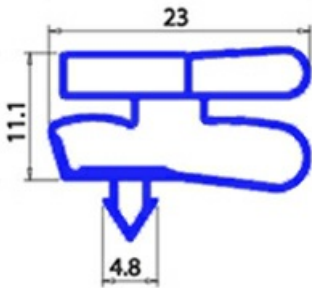

## Technical data

SHORT SIDE mm	A=664mm
LONG SIDE mm	B=1565mm
PROFILE TYPE	XX3