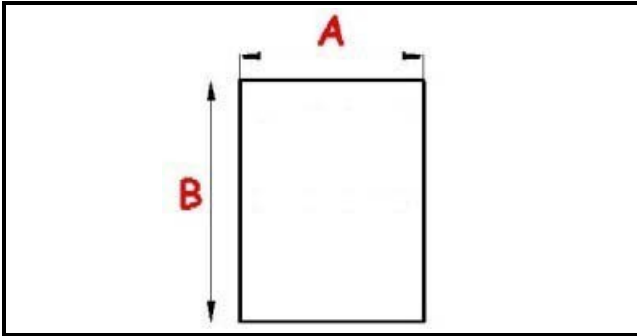

## Technical data

SHORT SIDE mm	A=664mm
LONG SIDE mm	B=1565mm
PROFILE TYPE	XX3