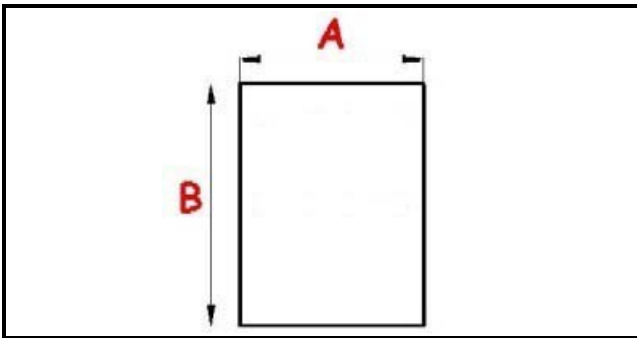

2123244

MAGNETIC SNAP IN GASKET 665X1365mm XX3

Date: 16-04-2025

Technical data

SHORT SIDE mm	A=665mm
LONG SIDE mm	B=1365mm
PROFILE TYPE	XX3