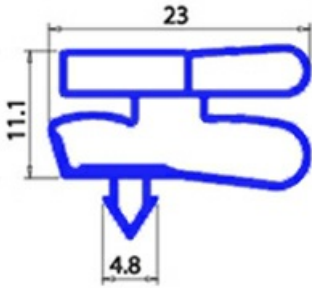

2123244

MAGNETIC SNAP IN GASKET 665X1365mm XX3

Date: 16-04-2025

Technical data

SHORT SIDE mm	A=665mm
LONG SIDE mm	B=1365mm
PROFILE TYPE	XX3