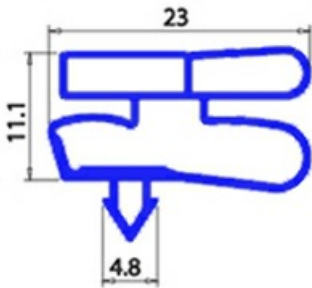

2123259

Date: 22-11-2024

Technical data

SHORT SIDE mm	A=661mm
LONG SIDE mm	B=1422mm
PROFILE TYPE	XX3