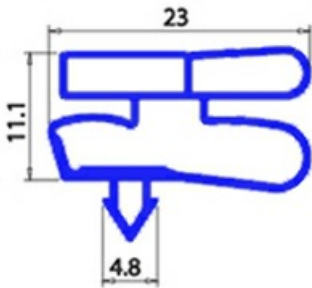

2123259

Date: 05-03-2025

Technical data

SHORT SIDE mm	A=661mm
LONG SIDE mm	B=1422mm
PROFILE TYPE	XX3