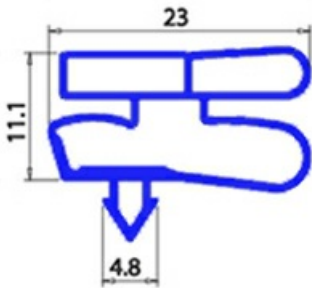

## Technical data

SHORT SIDE mm	A=661mm
LONG SIDE mm	B=1422mm
PROFILE TYPE	XX3