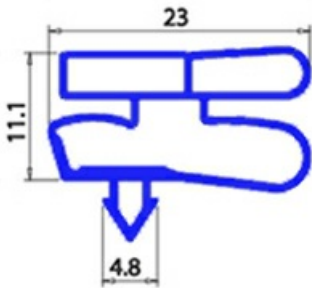

2123260

Date: 23-12-2024

Technical data

SHORT SIDE mm	A=725mm
LONG SIDE mm	B=1640mm
PROFILE TYPE	XX3