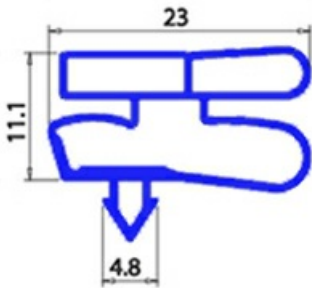

2123260

Date: 22-01-2025

Technical data

SHORT SIDE mm	A=725mm
LONG SIDE mm	B=1640mm
PROFILE TYPE	XX3