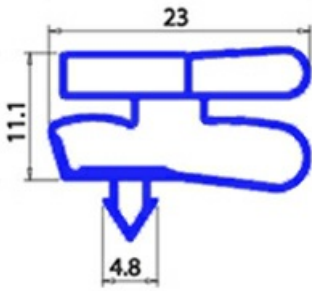

## Technical data

SHORT SIDE mm	A=725mm
LONG SIDE mm	B=1640mm
PROFILE TYPE	XX3