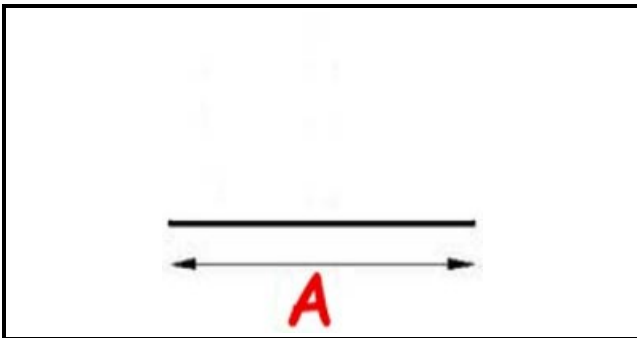

2123269

MAGNETIC SNAP IN GASKET BAR 2500mm QQ21

Date: 22-11-2024

Technical data

LONG SIDE mm	A=2500mm
PROFILE TYPE	QQ21