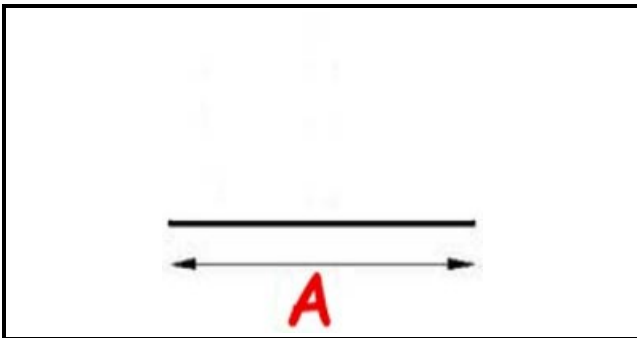

2123269

MAGNETIC SNAP IN GASKET BAR 2500mm QQ21

Date: 23-12-2024

Technical data

LONG SIDE mm	A=2500mm
PROFILE TYPE	QQ21