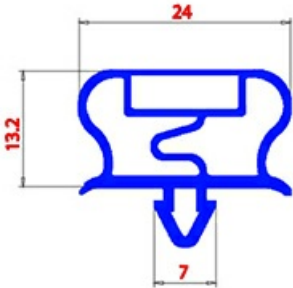

2123269

MAGNETIC SNAP IN GASKET BAR 2500mm QQ21

Date: 23-12-2024

Technical data

LONG SIDE mm	A=2500mm
PROFILE TYPE	QQ21