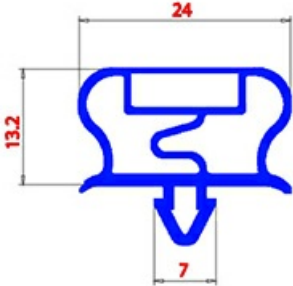

2123270

MAGNETIC SNAP IN GASKET 500x660mm QQ21

Date: 25-11-2024

**Technical data**

SHORT SIDE mm	A=500mm
LONG SIDE mm	B=660mm
PROFILE TYPE	QQ21

Manufacturer code

LOTUS SPA