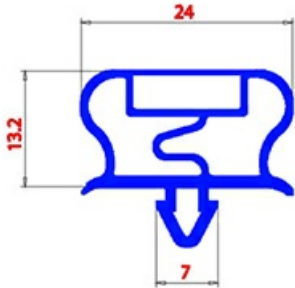

2123280

MAGNETIC SNAP IN GASKET 420X600mm QQ21 O.D.

Date: 22-11-2024

**Technical data**

SHORT SIDE mm	A=420mm
LONG SIDE mm	B=600mm
PROFILE TYPE	QQ21