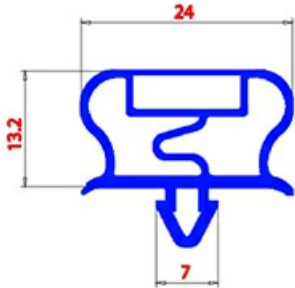

2123285

MAGNETIC SNAP IN GASKET 960X1800mm QQ21 O.D.

Date: 05-03-2025

Technical data

SHORT SIDE mm	A=960mm
LONG SIDE mm	B=1800mm
PROFILE TYPE	QQ21