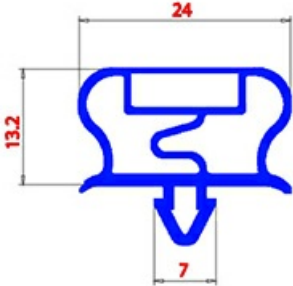

2123285

MAGNETIC SNAP IN GASKET 960X1800mm QQ21 O.D.

Date: 23-12-2024

**Technical data**

SHORT SIDE mm	A=960mm
LONG SIDE mm	B=1800mm
PROFILE TYPE	QQ21