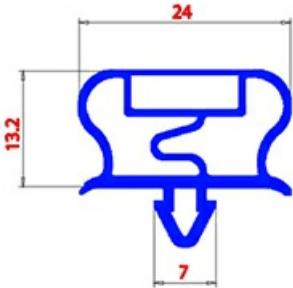

# MAGNETIC SNAP IN GASKET 960X1800mm QQ21 O.D.

Date: 22-11-2024

## Technical data

SHORT SIDE mm	A=960mm
LONG SIDE mm	B=1800mm
PROFILE TYPE	QQ21