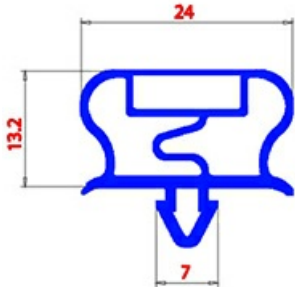

2123285

MAGNETIC SNAP IN GASKET 960X1800mm QQ21 O.D.

Date: 20-04-2025

Technical data

SHORT SIDE mm	A=960mm
LONG SIDE mm	B=1800mm
PROFILE TYPE	QQ21