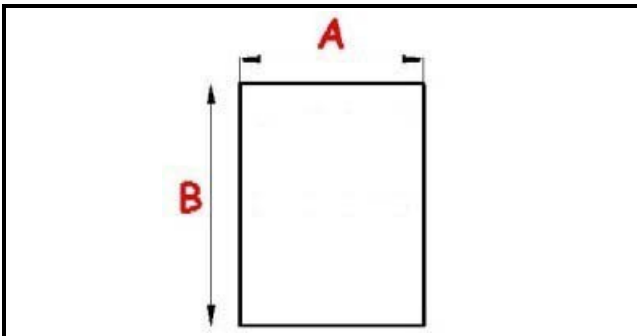

2123285

MAGNETIC SNAP IN GASKET 960X1800mm QQ21 O.D.

Date: 20-04-2025

Technical data

SHORT SIDE mm	A=960mm
LONG SIDE mm	B=1800mm
PROFILE TYPE	QQ21