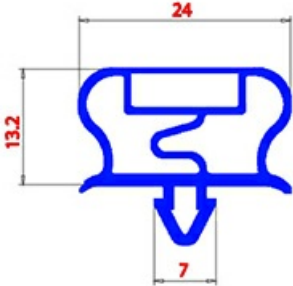

2123288

**MAGNETIC SNAP IN GASKET 220X380mm QQ21 O.D**

Date: 04-03-2025

**Technical data**

|               |         |
|---------------|---------|
| SHORT SIDE mm | A=220mm |
| LONG SIDE mm  | B=380mm |
| PROFILE TYPE  | QQ21    |