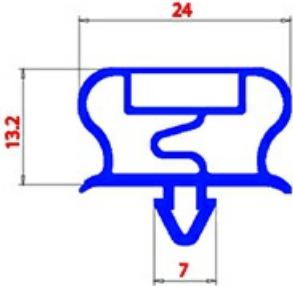

2123288

MAGNETIC SNAP IN GASKET 220X380mm QQ21 O.D

Date: 18-10-2024

**Technical data**

SHORT SIDE mm	A=220mm
LONG SIDE mm	B=380mm
PROFILE TYPE	QQ21