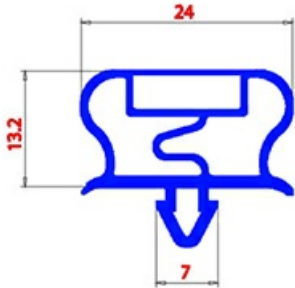

2123291

MAGNETIC SNAP IN GASKET 420X610mm QQ21 O.D.

Date: 04-03-2025

**Technical data**

SHORT SIDE mm	A=420mm
LONG SIDE mm	B=610mm
PROFILE TYPE	QQ21