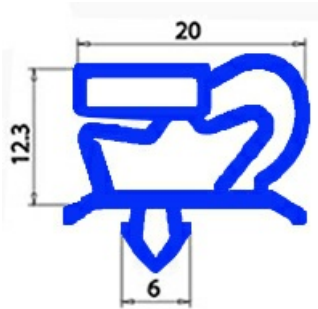

2123297

**MAGNETIC SNAP IN GASKET 498,5X2593,5mm INTERAX  
512,5X2607,5mm EXTERNAL QQ1 (Z) BLACK**

Date: 04-03-2025

ORIGINAL  
**OSP**  
SPARE PARTS**Technical data**

|               |          |
|---------------|----------|
| SHORT SIDE mm | A=512mm  |
| LONG SIDE mm  | B=2607mm |
| PROFILE TYPE  | QQ1      |