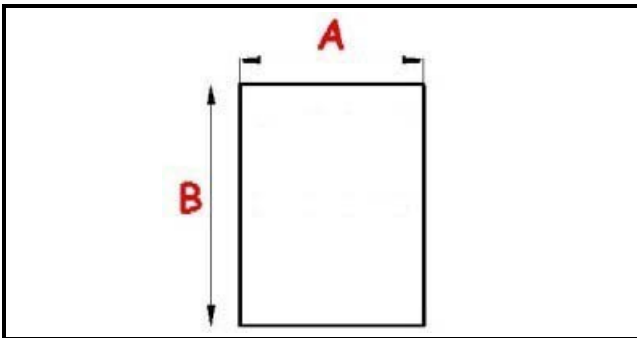

2123307

**MAGNETIC SNAP IN GASKET 650X1660mm QQ21 O.D.**

Date: 18-10-2024

**Technical data**

SHORT SIDE mm	A=650mm
LONG SIDE mm	B=1660mm
PROFILE TYPE	QQ21