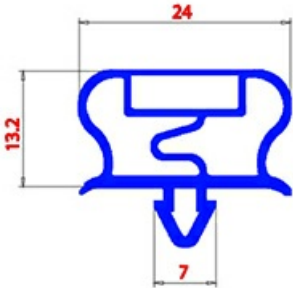

2123307

**MAGNETIC SNAP IN GASKET 650X1660mm QQ21 O.D.**

Date: 18-10-2024

**Technical data**

SHORT SIDE mm	A=650mm
LONG SIDE mm	B=1660mm
PROFILE TYPE	QQ21