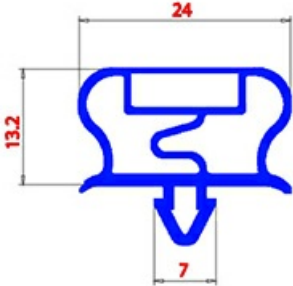

2123309

MAGNETIC SNAP IN GASKET 620X1540mm QQ21 O.D.

Date: 23-12-2024

**Technical data**

SHORT SIDE mm	A=620mm
LONG SIDE mm	B=1540mm
PROFILE TYPE	QQ21