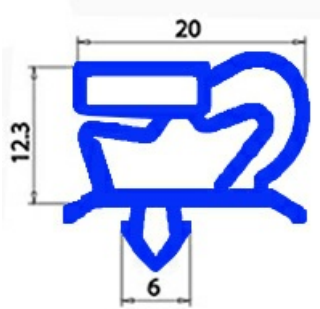

2123320

MAGNETIC SNAP IN GASKET 675X1097mm INT. 689X1111mm EXT. QQ1 O.D.

Date: 15-04-2025

ORIGINAL
OSP
SPARE PARTS

Technical data

SHORT SIDE mm	A=689mm
LONG SIDE mm	B=1111mm
PROFILE TYPE	QQ1