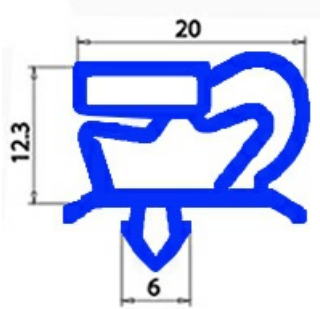

2123327

MAGNETIC SNAP IN GASKET INT.210X412mm EXT.221X423mm QQ1

Date: 18-04-2025

Technical data

SHORT SIDE mm	A=226mm
LONG SIDE mm	B=421mm
PROFILE TYPE	QQ1