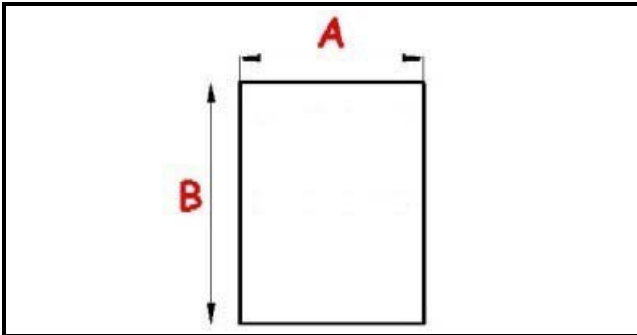

2123327

MAGNETIC SNAP IN GASKET INT.210X412mm EXT.221X423mm QQ1

Date: 18-04-2025

Technical data

SHORT SIDE mm	A=226mm
LONG SIDE mm	B=421mm
PROFILE TYPE	QQ1