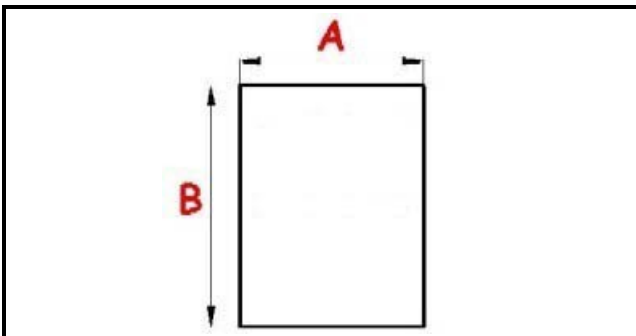

# MAGNETIC SNAP IN GASKET INT.167X412mm EXT.178X423mm QQ1 GREY

Date: 19-04-2025

## Technical data

SHORT SIDE mm	A=178mm
LONG SIDE mm	B=423mm
PROFILE TYPE	QQ1