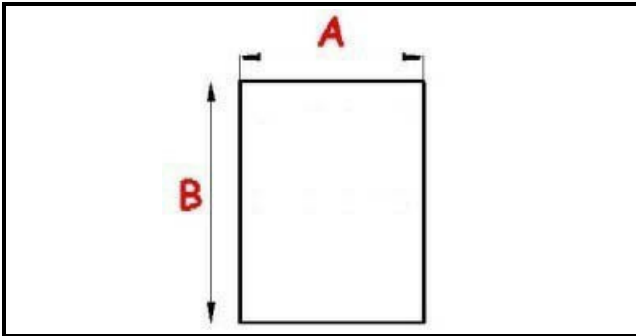

8801095

Date: 22-11-2024

Technical data

SHORT SIDE mm	A=420mm
LONG SIDE mm	B=600mm
PROFILE TYPE	YY29