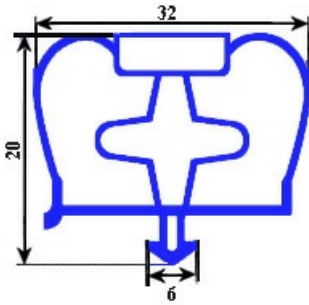

8801095

Date: 04-03-2025

Technical data

SHORT SIDE mm	A=420mm
LONG SIDE mm	B=600mm
PROFILE TYPE	YY29