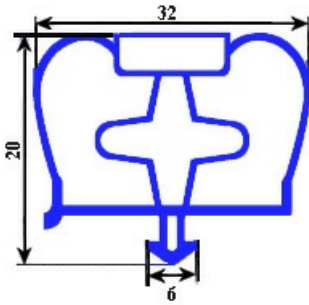

8801095

Date: 22-11-2024

Technical data

SHORT SIDE mm	A=420mm
LONG SIDE mm	B=600mm
PROFILE TYPE	YY29