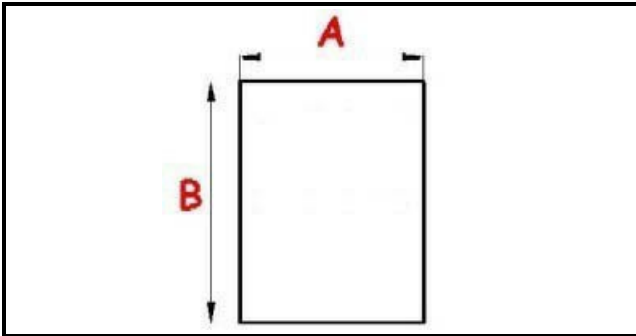

8801095

Date: 04-03-2025

Technical data

SHORT SIDE mm	A=420mm
LONG SIDE mm	B=600mm
PROFILE TYPE	YY29