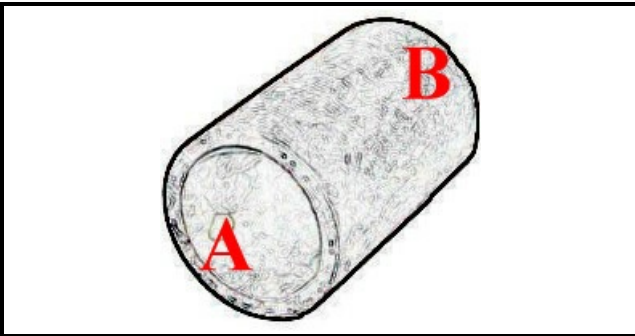

## Technical data

DEPTH MM	L=70mm
MINIMUM INTERNAL DIAMETER mm	A=14mm
MAXIMUM INTERNAL DIAMETER mm	B=14mm
NUMBER OF WAYS	2 VIE/WAYS