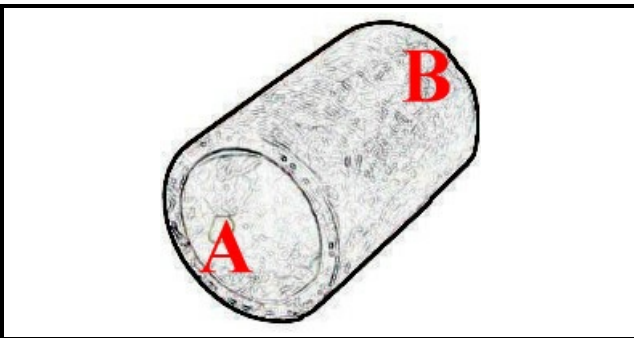

2108404

**LOT SLEEVE**

Date: 22-12-2024

ORIGINAL  
**OSP**  
SPARE PARTS**Technical data**

DEPTH MM	L=70mm
MINIMUM INTERNAL DIAMETER mm	A=14mm
MAXIMUM INTERNAL DIAMETER mm	B=14mm
NUMBER OF WAYS	2 VIE/WAYS