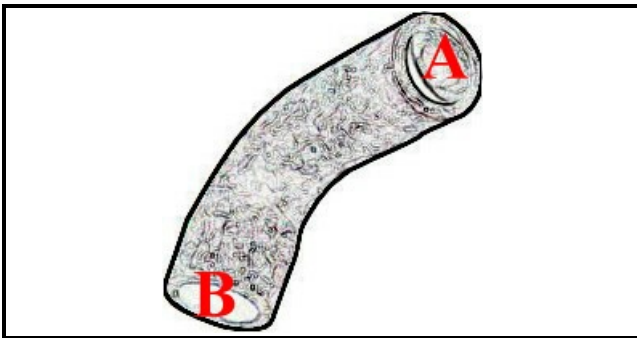

4122569

DRAIN SLEEVE

Date: 05-04-2025

ORIGINAL
OSP
SPARE PARTS

Technical data

MAXIMUM INTERNAL DIAMETER mm	A/B=22mm
---------------------------------	----------

Manufacturer code

BREMA GROUP S.P.A.
N.T.F. SRL
EURFRIGOR - BRICE ITALIA SRL