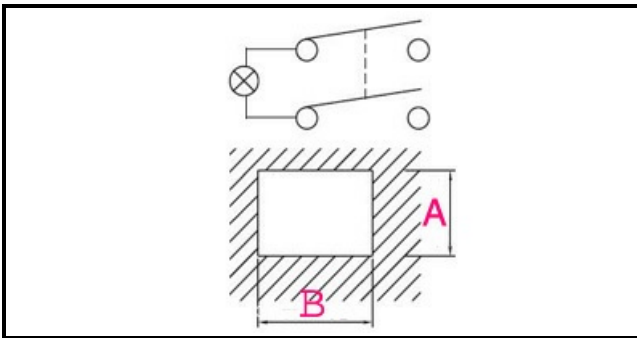

1105006

RED LUMINOUS BIPOLAR SWITCH

Date: 05-04-2025

Technical data

DEPTH MM	B=30mm
WIDTH MM	A=22mm
NUMBER OF POLES	POLI/POLES=4
NUMBER OF POSITIONS	0-1
COLOR	ROSSO/RED
VOLT	230V

Manufacturer code

CMA MACCHINE PER CAFFE' SRL
SIMONELLI GROUP SPA
RANCILIO GROUP SPA CON SOCIO UNICO
A.T.A. SRL
A.T.A. SRL