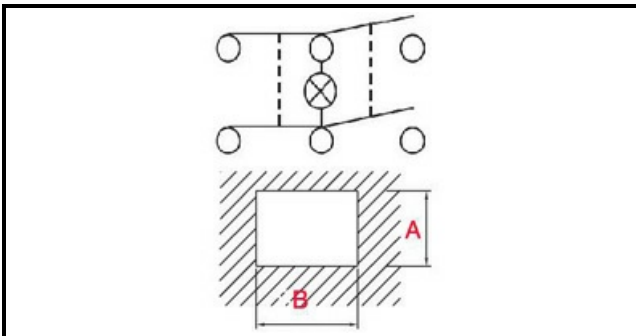

1105007

GREEN LUMINOUS BIPOLAR TWO-WAYS SWITCH 0-1

Date: 22-12-2024

Technical data

DEPTH MM	B=30mm
WIDTH MM	A=22mm
NUMBER OF POLES	POLI/POLES=6
NUMBER OF POSITIONS	0-1
COLOR	VERDE/GREEN
VOLT	230V

Manufacturer code